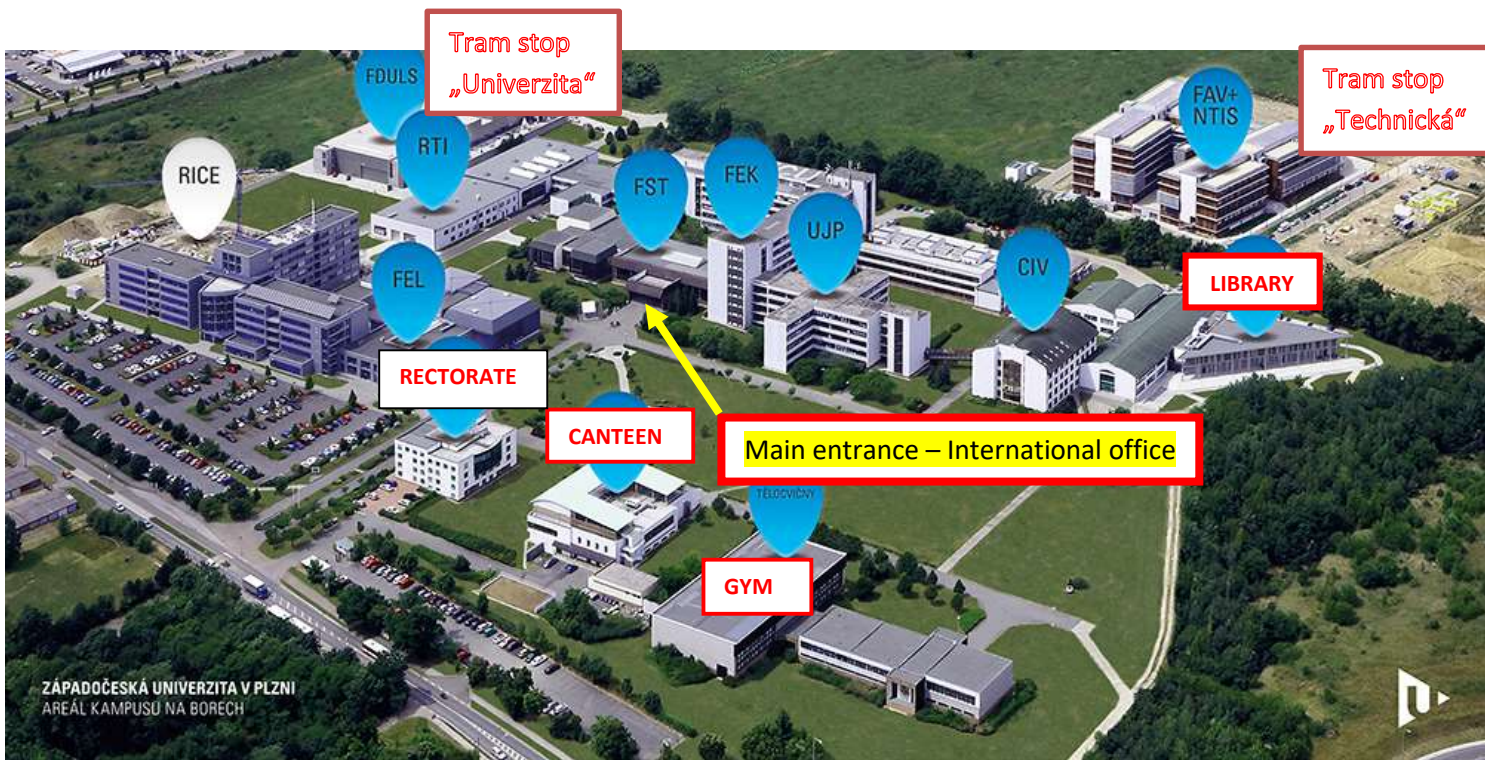

University address: Univerzitní 8 (Rectorate building), Plzeň 301 00, GPS: 49.7236869N, 13.3515656E

International Office address: Univerzitní 22, Plzeň 301 00 (through main entrance, turn right and go around 50 metres)

legend:

FEL: Faculty of Electrical Engineering

RICE: Regional Innovation Centre for Electrical Engineering

RTI: Regional Technological Institute

FDULS: Ladislav Sutnar Faculty of Design and Arts

FST: Faculty of Mechanical Engineering

FEK: Faculty of Economics

UJP: Institute of Applied Language Studies

CIV: Centre for Informatics and Computer Science (HelpDesk = JIS cards)

FAV+NTIS: Faculty of Applied Sciences + New Technologies for the Information Society